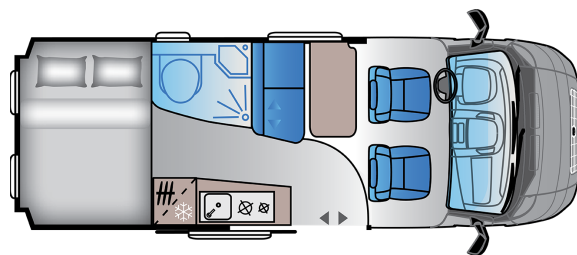

V SERIES.
GREAT USE OF SPACE .
V 60SP

V SERIES

V 60SP

Body length (mm)

5998

Total height (mm)

2580

Mass in running order (MRO, kg)