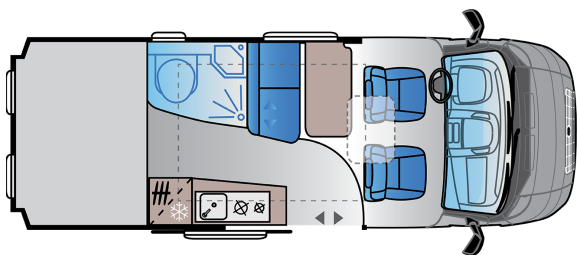

V SERIES.
GREAT USE OF SPACE .
V 60SP

V SERIES

V 60SP

Body length (mm)

5998

Total height (mm)

2580

Mass in running order (MRO, kg)